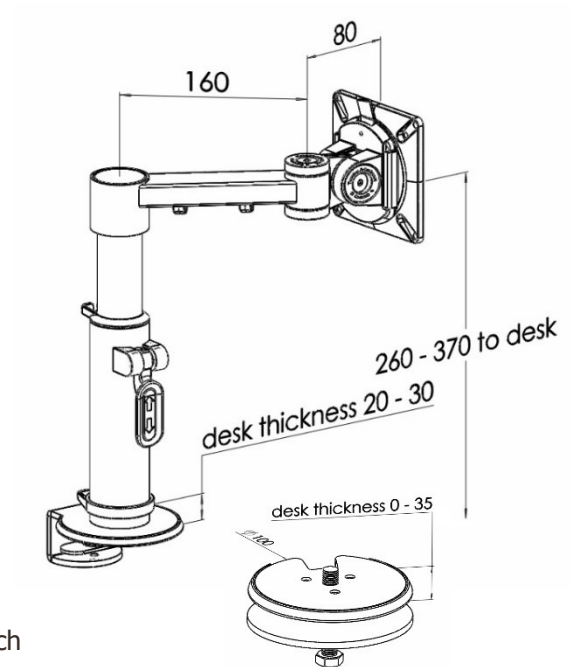

## Product Specification

Product code	XSTREAMCOMB01S - silver
Weight capacity	10kg
Max forward extension	240mm
VESA	75mm & 100mm VESA compliant
Movement	Height adjustment, tilt, swivel, rotation and reach
Height adjustment	Max height adjustment 380mm from desk top
Fixings	Supplied with baby-c and through-desk as standard

## Additional Information

Single beam arm with manual height adjustment

Additional +/- 70mm available with ratchet mechanism

Lockable quick release VESA function

Compact – folds back into a space of 40mm

Silver – XSTREAMCOMB01S - RAL code 9006